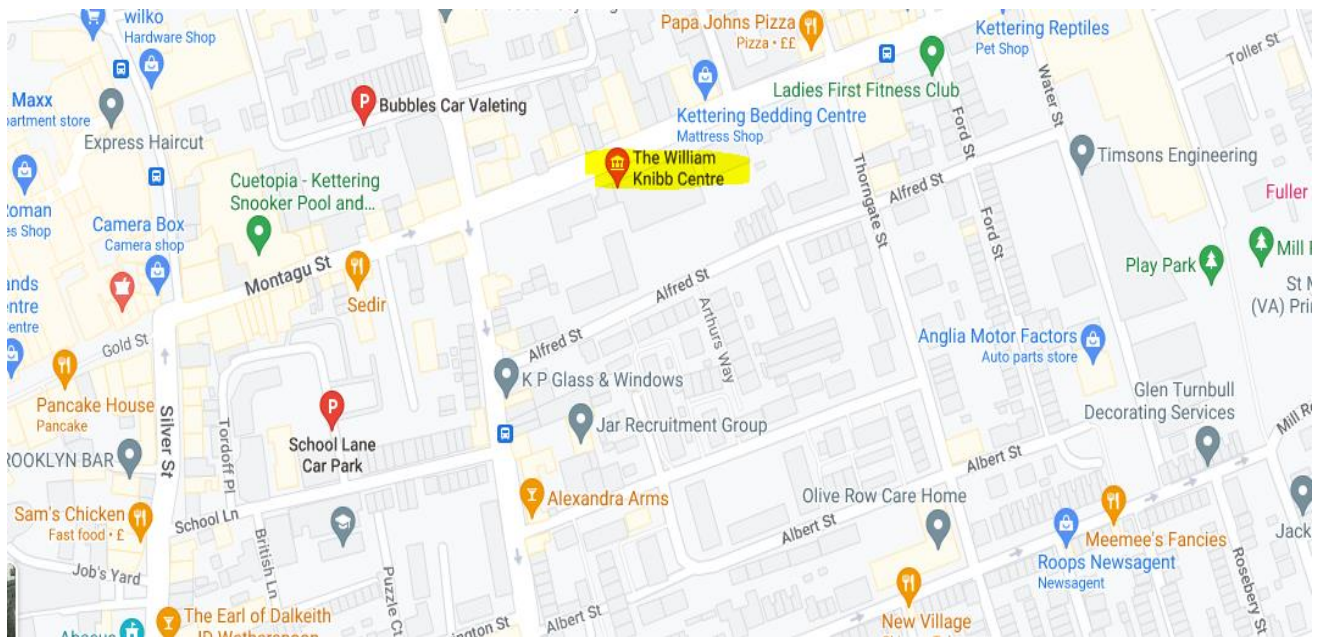

Visiting William Knibb Centre (Meeting Suite) Alfred Street, Kettering, NN16 0SW

Entrance: The entrance to the meeting suite is directly opposite the car park entrance in Alfred Street in the old Victorian part of the building.

How to get to William Knibb Centre:

By Car

It is important to note that when travelling to William Knibb by car there is no public car park and extremely limited street parking around the office building.

The nearest public car parks are:

- 1) School Lane, Car Park, School Lane, NN16 0DH
- 2) Queen Street, Car Park, NN16 0BZ
- 3) The Newlands Centre, Tanners Lane, Kettering, NN16 2DP

By Bus

Buses stop within the town centre at London Road, Newland Street and Eskdaill Street, all are less than a 10-minute walk from William Knibb Centre.

By Train

William Knibb Centre is around a 20-minute walk from Kettering Train Station.