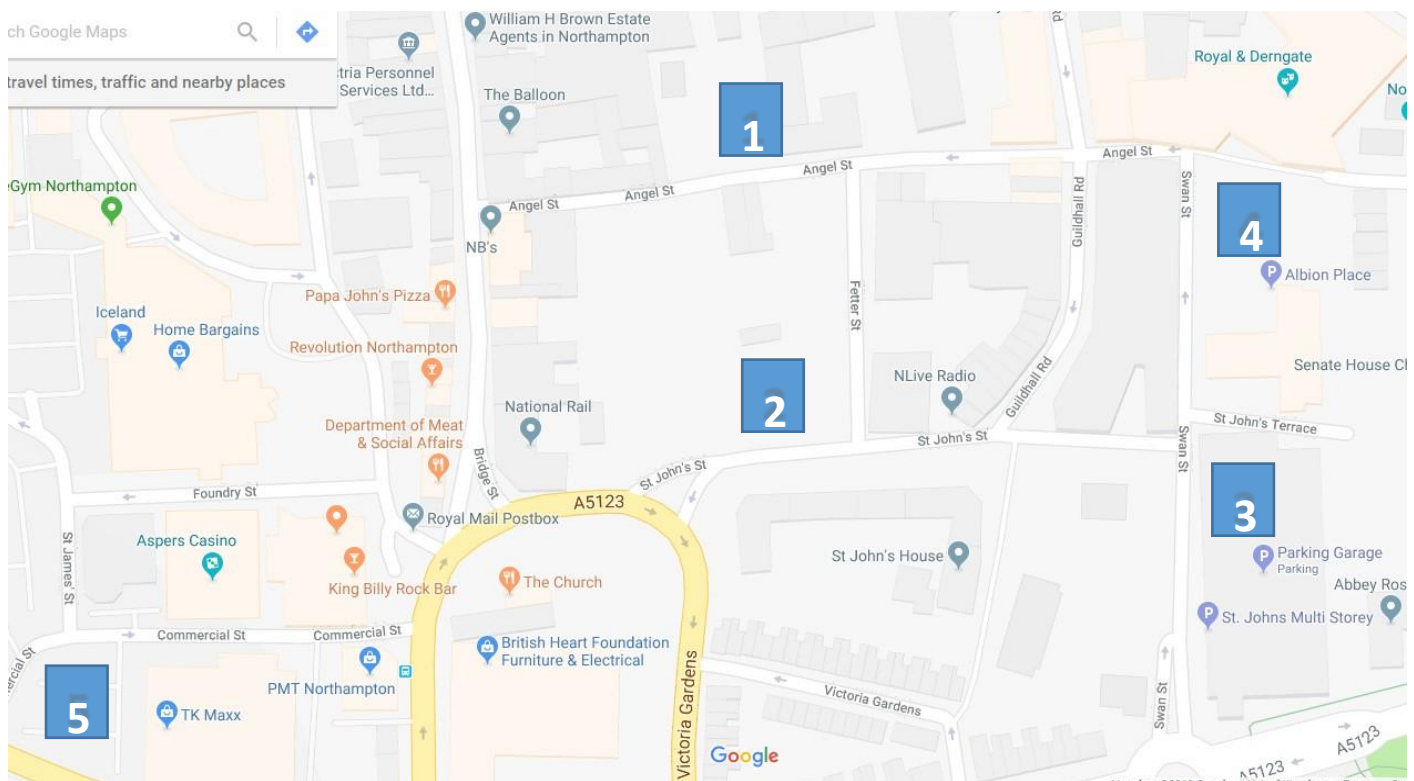

Visiting One Angel Square for a Child Protection Conference, St Johns Road Entrance (2), Northampton, NN1 1ED

Our address is: One Angel Square, Angel Street, Northampton, NN1 1ED

Entrance, St Johns Street (2) on the above map

St Johns Street: The Conference Meeting rooms at One Angel Square are located on St Johns Street. Please enter through the large glass doors and report to reception.

How to get to One Angel Square:

By Car

3) St Johns Multi-Story, located on St Johns Terrace, NN1 1HA.

4) Albion Place Car Park, located at Albion Place NN1 1UD; next to the Royal & Derngate Theatre **5)** St Peters Way Car Park, located on St Peters Way, Horseshoe St, NN1 1TP.

By Bus

One Angel Square is less than a 10-minute walk from Northampton Bus Station

By Train

One Angel Square is around a 15 minute walk from Northampton Train Station